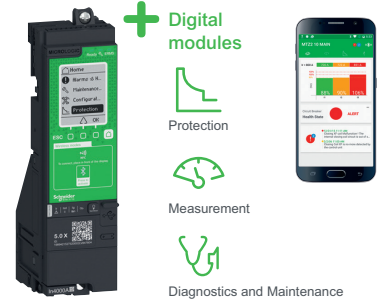

Micrologic™ X control units

| 2.0X | 5.0X | 6.0X | 7.0X |

Only four references