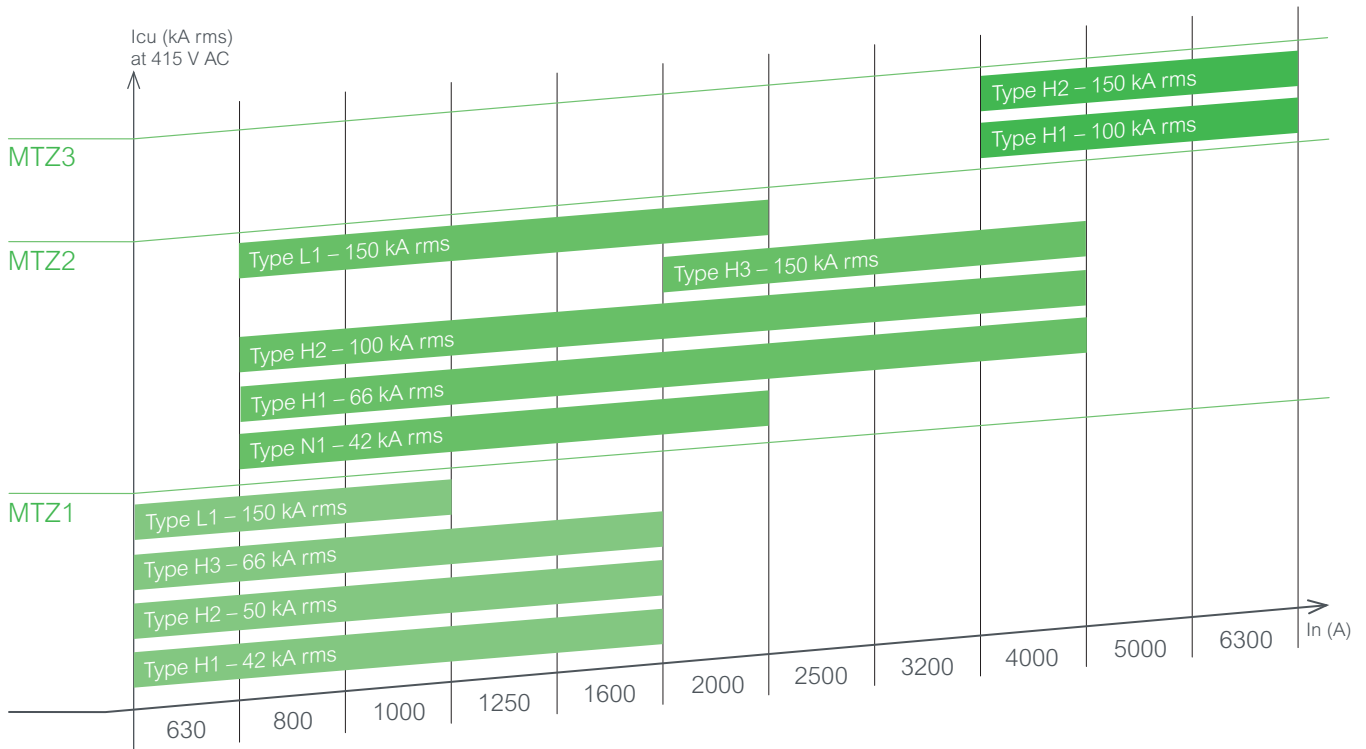

Masterpact™ MTZ circuit breakers in three sizes

MTZ1

From 630 to 1600 A

MTZ2

From 800 to 4000 A

MTZ3

From 4000 to 6300 A

Micrologic™ X control units

| 2.0X | 5.0X | 6.0X | 7.0X |

Only four references

Five performance levels

N1, H1, H2, H3, L1

Masterpact™ MTZ
FUTURE READY

masterpactmtz.schneider-electric.com

Life Is On

Schneider Electric