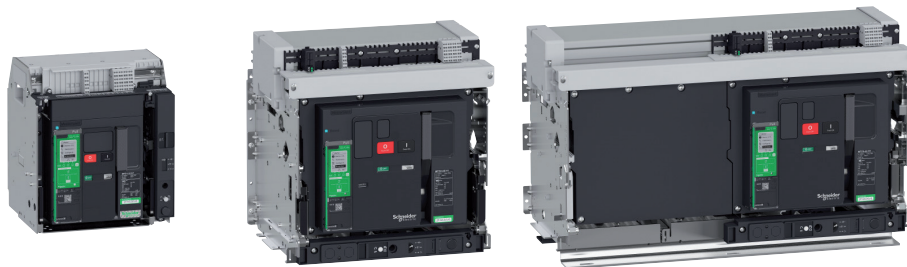

Masterpact MTZ circuit breakers overview

The comprehensive and optimized Masterpact MTZ range of circuit breakers covers all your protection needs. Now featuring digital modules to customize Micrologic X control units.

Masterpact™ MTZ circuit breakers in three sizes

MTZ1

From 630 to 1600 A

MTZ2

From 800 to 4000 A

MTZ3

From 4000 to 6300 A

Micrologic™ X control units